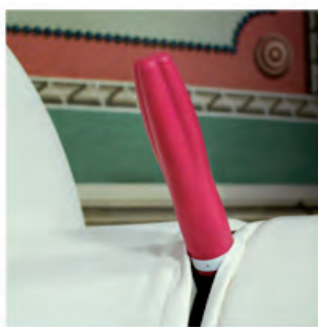

www.lovefooldesign.com

hugme

Bed L=165 cm
H=78 cm
P=265 cm

Bed L=175 cm
with canopy H=215 cm
P=265 cm

Bedroom is the main setting for those who want to enjoy their own privacy, either couples or singles. Lovefool® has thought about this and created the bed **Hugme**, in two versions: with and without canopy.

The form of the bed follows the same smoothness of the rest of the product line, the bed-head comprise the armrest of the sofa Lovefool® and combines at the foot of the bed an exciting novelty: a projector which will allow you to watch again and again your amatory performances filmed by a set of web-cams that you can fix at the top corners of the canopy, or wherever you like. You will be the protagonist of a really hot movie!

Moreover for the most passionate lovers Lovefool® designers have put into the bed-head a nice gadget: thanks to an electric device and a remote control assuring complete functionality, **Hugme** allows you to enjoy the performance of a set of vibrators!