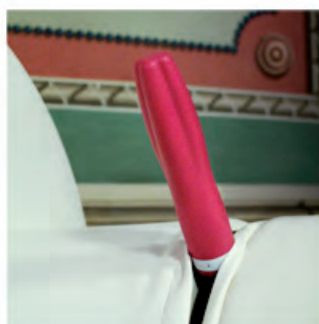

www.lovefooldesign.com

Pouf L=78 cm  
H=35 cm  
P=70 cm

**Touchme** is the most basic model created by Lovefool®.

The design of the armrest, which is the link for all the product line, has been given its own autonomy.

Its stylish and elegant shape is ideal for the surprise which is inside: thanks to an electric device and a remote control assuring complete functionality, **Touchme** allows you to enjoy the performance of a set of vibrators!

In addition to the classic vibration, the device combines movements which are adjustable in intensity and penetration through an angle of 180°.

LOVEFOOL® tel +39 0734 33 67 22

via Castellano, 7 fax +39 0734 71 96 86